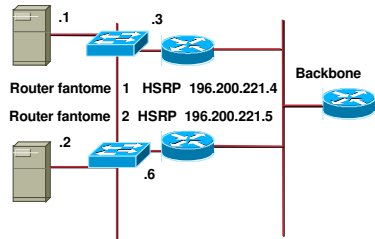

Adressage IP

Africa Network Operators Group

Groupe impair : 196.200.221.0/26