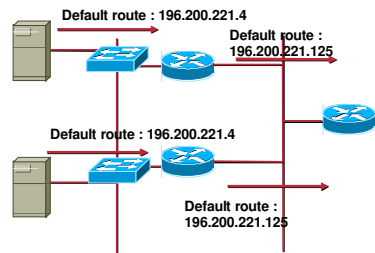

Routage

Africa Network Operators Group